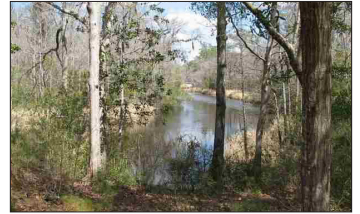

Georgetown County

Georgetown \$86,970

Perfect hunting or other recreational tract. Wooded with a variety of trees. 28.99 Acres.
The Lachicotte Company of SC
 Listed by Remax
 MLS: 116329

29.52 Acres--\$255,000

High ground with tin roofed barn. Power and well with pump in place.
Pawleys Island Realty Co.
 Listed by Remax
 MLS: 900897

Georgetown \$194,900

Recreational tract with 2 bed/1 bath cabin, duck pond, food plots, timber value. 38.2 Acres.
Coastal Signature Properties
 Listed by Remax
 MLS: 1119390

Georgetown \$799,000

Perfect sportman's paradise located on the banks of the Black River. 71.8 Acres.
SRH Realty
 Listed by Remax
 MLS: 1114764

Georgetown \$595,918

Intensively managed for timber production, but is suitable for hunting, conservation, etc. 175.27 Acres.
Jim Brown (843)761-8193
 Listed by LoA: 894592

184.7 Acres--\$450,000

Includes cabin, pond, work shop and sheds. Pasture, food plots, timber 184.7 Acres.
Vintage Estates Christies
 Listed by Remax
 MLS: 115755

Georgetown Cty \$3,500,000

Includes 2.6 mile frontage on Sampit River, 70 acre rice field and \$1 million worth of timber. 670 Acres.
Carey Middleton (843)307-5908