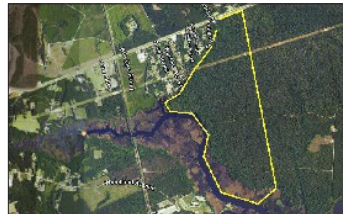

High ground with tin roofed barn. Power and well with pump in place.
Pawleys Island Realty Co.
 Listed by Remax
 MLS: 900897

Georgetown \$194,900

Recreational tract with 2 bed/1 bath cabin, duck pond, food plots, timber value. 38.2 Acres.
Coastal Signature Properties
 Listed by Remax
 MLS: 1119390

Georgetown \$799,000

Perfect sportman's paradise located on the banks of the Black River. 71.8 Acres.
SRH Realty
 Listed by Remax
 MLS: 1114764

Georgetown \$595,918

Intensively managed for timber production, but is suitable for hunting, conservation, etc. 175.27 Acres.
Jim Brown (843)761-8193
 Listed by LoA: 894592

184.7 Acres--\$450,000

Includes cabin, pond, work shop and sheds. Pasture, food plots, timber 184.7 Acres.
Vintage Estates Christies
 Listed by Remax
 MLS: 115755

Georgetown Cty \$3,500,000

Includes 2.6 mile frontage on Sampit River, 70 acre rice field and \$1 million worth of timber. 670 Acres.
Carey Middleton (843)307-5908