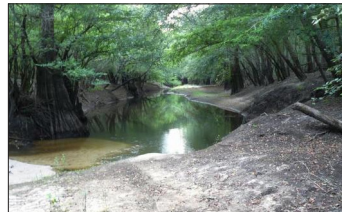

Horry County

Loris \$110,000

Property includes a barn and a 1800+ sq. ft. double wide. Nice property for horses or cattle. 9 Acres.

Kelly Parsons (888) 617-4064
Listed by LoA: 1015753

Loris \$99,500

Great mini farm or horse farm. Located in country but close to shopping, beach. 10.26 Acres.

Century 21 Broadhurst & Assoc.
Listed by Remax
MLS: 1201546

Aynor \$124,900

Great mini farm or homestead. Cleared with timber, rolling hills. 27.7 Acres.

Century 21 McAlpine Assoc.
Listed by Remax
MLS: 1118512